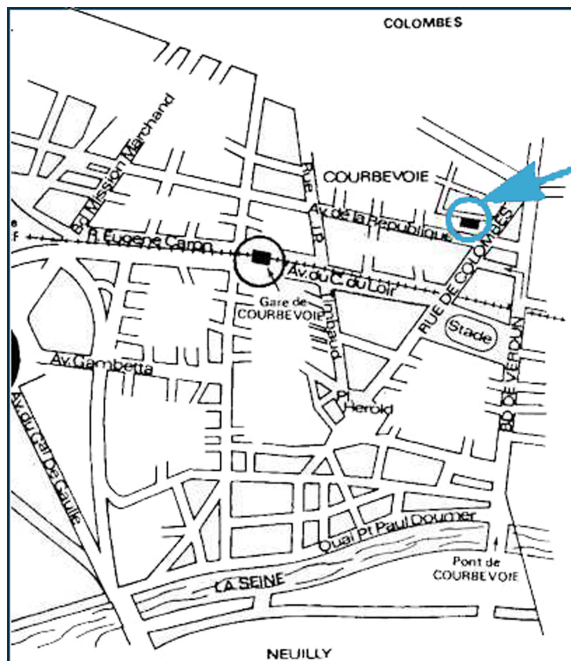

Courbevoie is on the North-West of Paris, near the "La Défense" business district.

**ac6**  
formation

**ac6-formation**  
**19, rue Pierre Curie**  
**92400 COURBEVOIE**  
**Tel: 01 41 16 80 10**